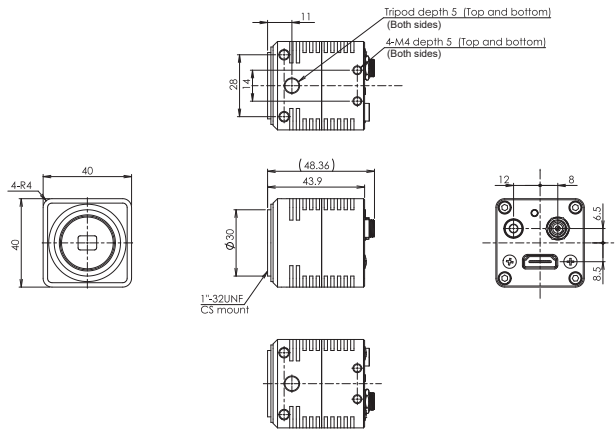

Product Line-up

Model	Monochrome/Color	Resolution	Frame Rate	Effective Pixels (HxV)	Sensor Size	Cell Size (µm)	Sensor	Lens Mount	General Specifications
STC-HD213DV	Color	1080P/1080i	60 fps	1920x1080	1/2.9	2.9x2.9	IMX291	C	With Memory
STC-HD213DV-CS								CS	
STC-HD213DVN	Color	1080P/1080i	60 fps	1920x1080	1/2.9	2.9x2.9		C	No Memory
STC-HD213DVN-B								C	
STC-HD213DVN-CS								CS	

Accessories

Mount Conversion Adapter

Model	Applicable Model	General Specifications
CS-C-R	CS Mount Series	

Remote Control Unit

Model	Applicable Model	General Specifications
RC-HD133	HDMI/DVI/SDI	Ø3.5 stereo pin jack

HD High-Definition Camera

Dimensions

STC-HD213DV
STCHD213DVN

STC-HD213DV-CS
STC-HD213DVN-CS

STC-HD213DVN-B

OMRON AUTOMATION AMERICAS HEADQUARTERS • Chicago, IL USA • 847.843.7900 • 800.556.6766 • automation.omron.com