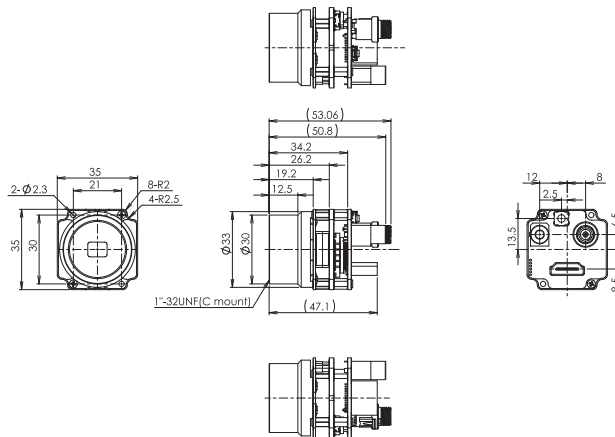

Product Line-up

Model	Monochrome/Color	Resolution	Frame Rate	Effective Pixels (HxV)	Sensor Size	Cell Size (µm)	Sensor	Lens Mount	General Specifications
STC-HD213DV	Color	1080P/1080i	60 fps	1920x1080	1/2.9	2.9x2.9	IMX291	C	With Memory
STC-HD213DV-CS								CS	
STC-HD213DVN	Color	1080P/1080i	60 fps	1920x1080	1/2.9	2.9x2.9		C	No Memory
STC-HD213DVN-B								C	
STC-HD213DVN-CS								CS	

HD High-Definition Camera

Dimensions

STC-HD213DV
STCHD213DVN

STC-HD213DV-CS
STC-HD213DVN-CS

STC-HD213DVN-B

OMRON AUTOMATION AMERICAS HEADQUARTERS • Chicago, IL USA • 847.843.7900 • 800.556.6766 • automation.omron.com