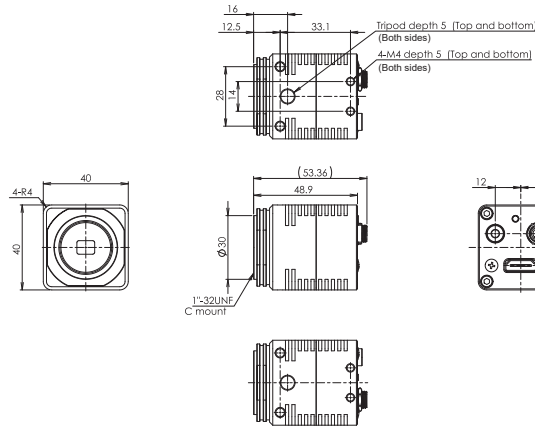

Product Line-up

Model	Monochrome/Color	Resolution	Frame Rate	Effective Pixels (HxV)	Sensor Size	Cell Size (µm)	Sensor	Lens Mount	General Specifications
STC-HD213DV	Color	1080P/1080i	60 fps	1920x1080	1/2.9	2.9x2.9	IMX291	C	With Memory
STC-HD213DV-CS								CS	
STC-HD213DVN	Color	1080P/1080i	60 fps	1920x1080	1/2.9	2.9x2.9		C	No Memory
STC-HD213DVN-B								C	
STC-HD213DVN-CS								CS	

Accessories

Mount Conversion Adapter

Model	Applicable Model	General Specifications
CS-C-R	CS Mount Series	

Remote Control Unit

Model	Applicable Model	General Specifications
RC-HD133	HDMI/DVI/SDI	Ø3.5 stereo pin jack

HD High-Definition Camera

Dimensions

STC-HD213DV
STCHD213DVN

STC-HD213DV-CS
STC-HD213DVN-CS

STC-HD213DVN-B

OMRON AUTOMATION AMERICAS HEADQUARTERS • Chicago, IL USA • 847.843.7900 • 800.556.6766 • automation.omron.com