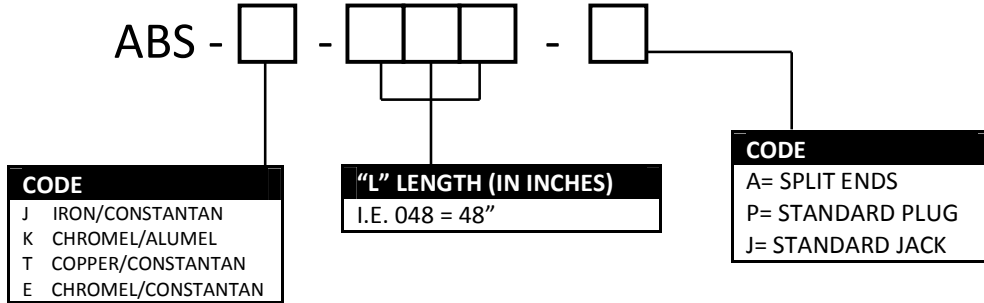

ADJUSTABLE BAYONET SPRING(STYLE)

HOW TO CONSTRUCT A PART NUMBER

EXAMPLE: ABS-J-048-A = TYPE J, 48", 2-1/2" SPLIT LEADS
FOR ANYTHING SPECIAL ADD X AFTER COLD END TERMINATION CODE

ADJUSTABLE BAYONET FLEX ARMOR (STYLE)

HOW TO CONSTRUCT A PART NUMBER

EXAMPLE: ABF-K-096-P = TYPE K, 96", STANDARD PLUG
FOR ANYTHING SPECIAL ADD X AFTER COLD END TERMINATION CODE

PHONE (951) 215-7070 FAX (951) 279-1641 WEBSITE: WWW.TCI-INC.COM