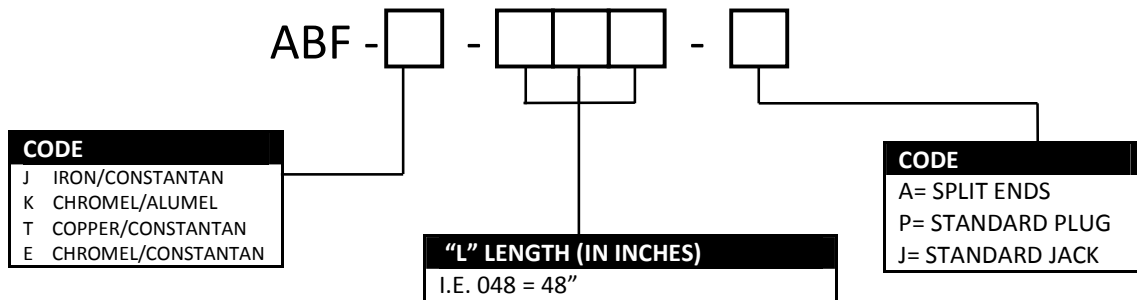

ADJUSTABLE BAYONET SPRING(STYLE)

HOW TO CONSTRUCT A PART NUMBER

EXAMPLE: ABS-J-048-A = TYPE J, 48", 2-1/2" SPLIT LEADS
FOR ANYTHING SPECIAL ADD X AFTER COLD END TERMINATION CODE

ADJUSTABLE BAYONET FLEX ARMOR (STYLE)

HOW TO CONSTRUCT A PART NUMBER

EXAMPLE: ABF-K-096-P = TYPE K, 96", STANDARD PLUG
FOR ANYTHING SPECIAL ADD X AFTER COLD END TERMINATION CODE

PHONE (951) 215-7070 FAX (951) 279-1641 WEBSITE: WWW.TCI-INC.COM