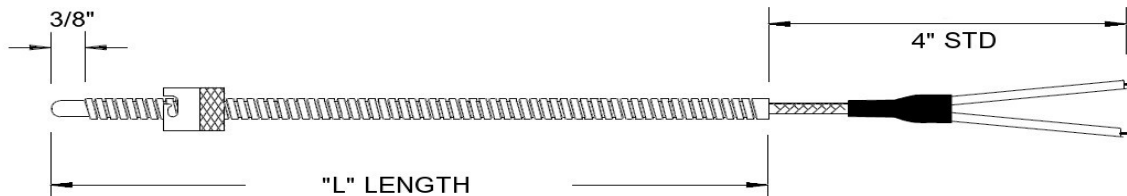

ADJUSTABLE BAYONET SPRING(STYLE)

HOW TO CONSTRUCT A PART NUMBER

EXAMPLE: ABS-J-048-A = TYPE J, 48", 2-1/2" SPLIT LEADS
FOR ANYTHING SPECIAL ADD X AFTER COLD END TERMINATION CODE

ADJUSTABLE BAYONET FLEX ARMOR (STYLE)

HOW TO CONSTRUCT A PART NUMBER

EXAMPLE: ABF-K-096-P = TYPE K, 96", STANDARD PLUG
FOR ANYTHING SPECIAL ADD X AFTER COLD END TERMINATION CODE

PHONE (951) 215-7070 FAX (951) 279-1641 WEBSITE: WWW.TCI-INC.COM