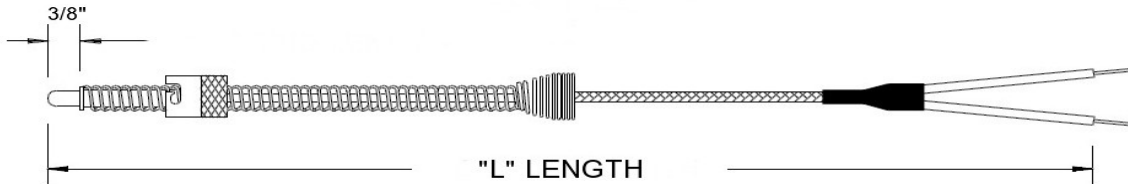

ADJUSTABLE BAYONET SPRING(STYLE)

HOW TO CONSTRUCT A PART NUMBER

EXAMPLE: ABS-J-048-A = TYPE J, 48", 2-1/2" SPLIT LEADS
FOR ANYTHING SPECIAL ADD X AFTER COLD END TERMINATION CODE

ADJUSTABLE BAYONET FLEX ARMOR (STYLE)

HOW TO CONSTRUCT A PART NUMBER

EXAMPLE: ABF-K-096-P = TYPE K, 96", STANDARD PLUG
FOR ANYTHING SPECIAL ADD X AFTER COLD END TERMINATION CODE

PHONE (951) 215-7070 FAX (951) 279-1641 WEBSITE: WWW.TCI-INC.COM